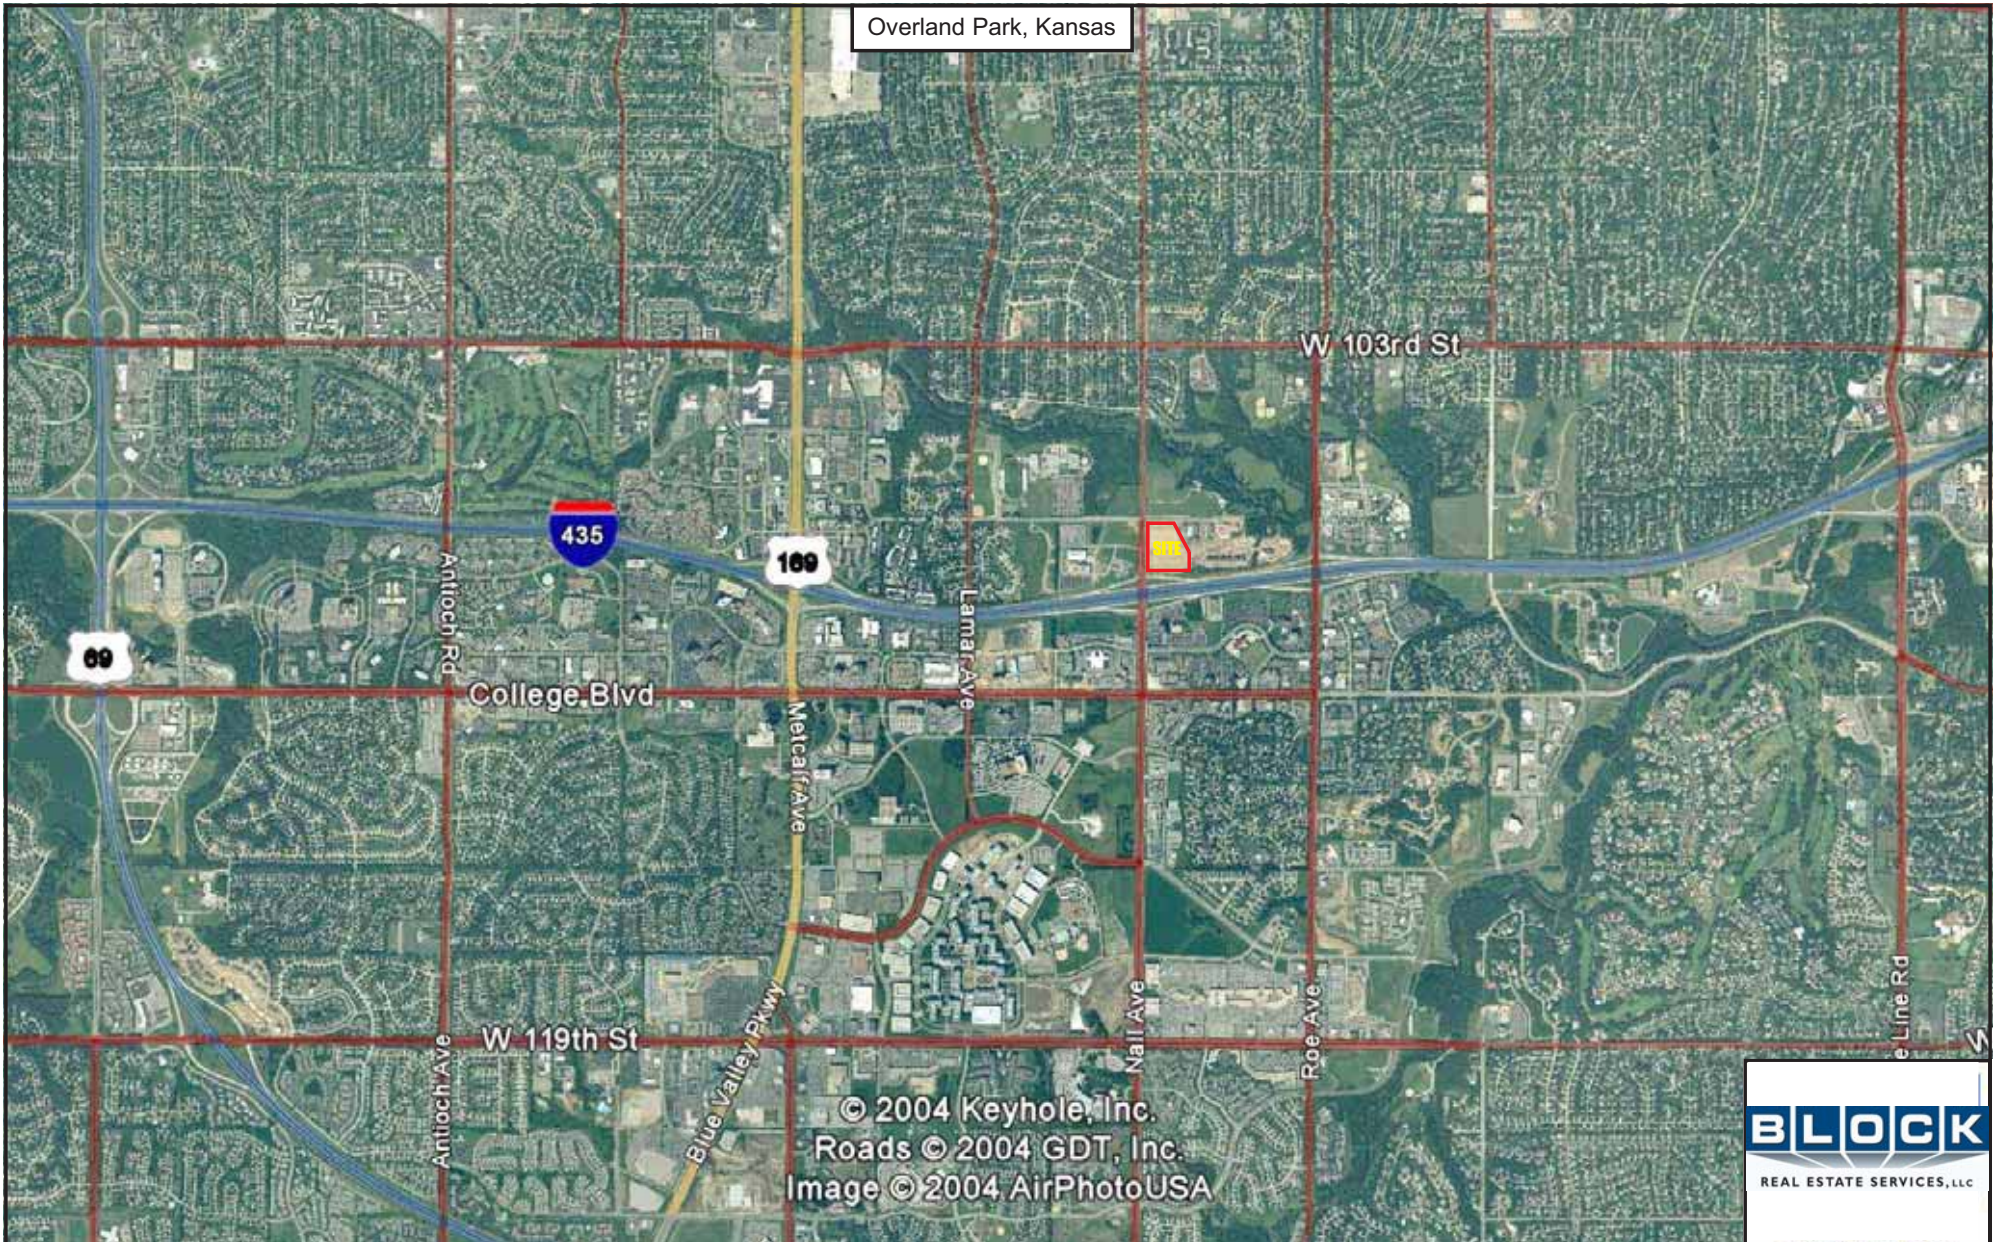

Overland Park, Kansas

© 2004 Keyhole, Inc.
Roads © 2004 GDT, Inc.
Image © 2004 AirPhotoUSA

BLOCK
REAL ESTATE SERVICES, LLC